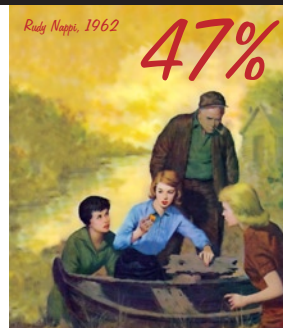

Current poll results

With only two more weeks left to vote, visitors to the www.literarture.net site are currently recommending Rudy Nappi's 1962 art for *The Clue of the Broken Locket* be added to the Nancy Drew® Dust Jacket Collection. Which is your preference? Remember to cast your vote by January 31!

Available only through www.literarture.net while supplies last!